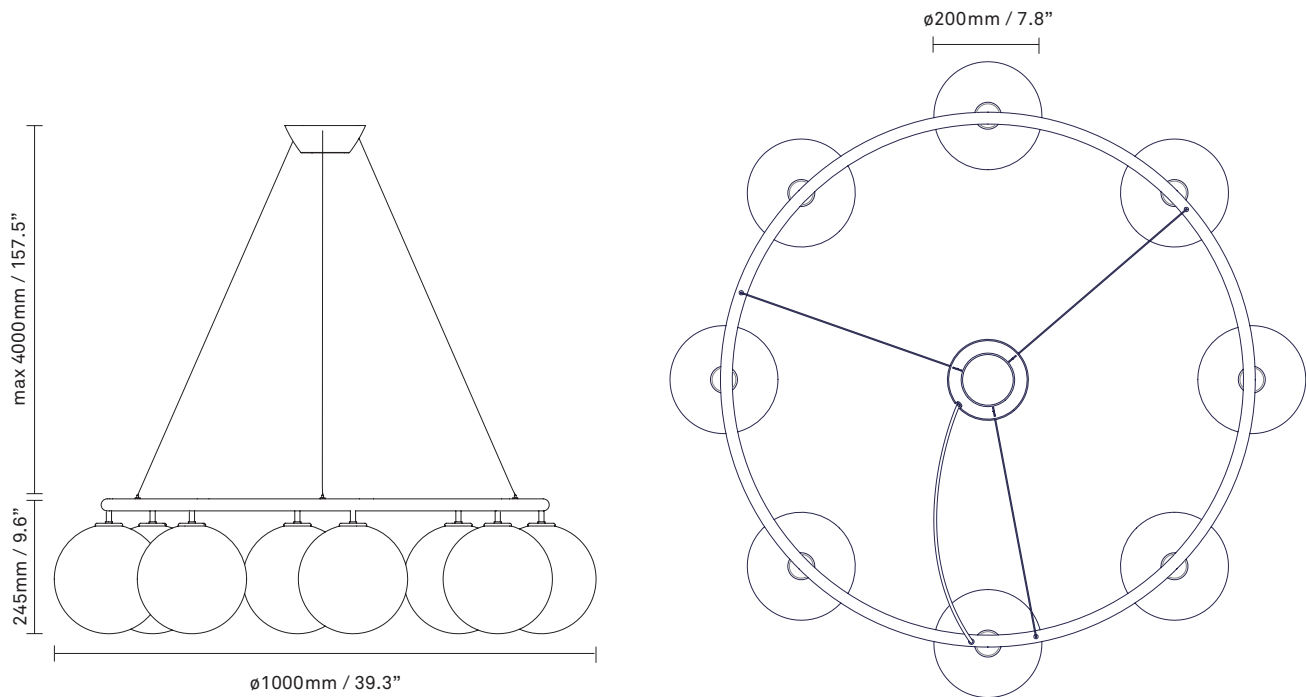

# NUURA

**MIIRA 8 CIRCULAR**  
**rock grey / opal**

Design: Sofie Refer, 2021

**Miira 8 Circular** in mouth-blown opal white glass and rock grey finish. Incl. Ceiling plate.

Explore the rest of the Miira collection on our website, [here](#)

**Product no.:** EU - 2032010 / US - 3032010

**Certifications:** CE, ETL, IP20, Class I

**Type:** Chandelier - indoor

**For information about IP ratings, click [here](#)**

**Colour:** Glass: opal / Metal: rock grey

**Dimensions:** 1000mm / 39.3in x 245mm / 9.6in  
Glass:  $\varnothing$ 200mm / 7.8in  
Cable length: max 4000mm / 157.5in

**Weight:** Armature + glass: 13020g

**See recommended light source [here](#)**

**Packaging:** Dimensions: L: 1200mm / 47.2in x W: 800mm / 31.4in x H: 1000mm / 39.3in  
Weight: 9980g  
Total weight incl. product: 23000g  
Number of parcels: 9  
Material: Brown cardboard

**Light sources not included**